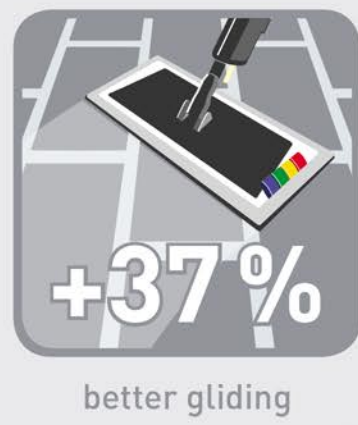

INCREASED EFFICIENCY

IMPROVED CLEANLINESS

ADVANCED ERGONOMICS

The unique curved telescopic pole reduces strain on grip, wrists and forearm muscles and ensures less fatigue, less back and shoulder strain.