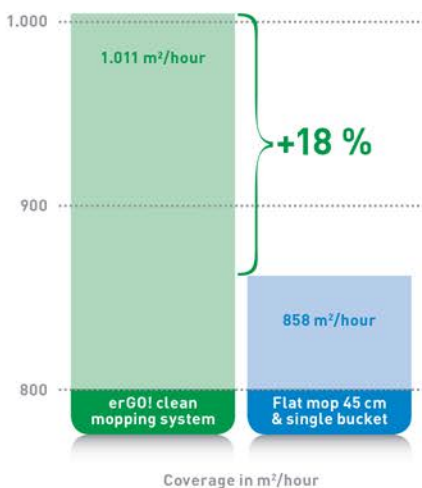

Feel the intuitive motion!

erGO! clean is an advancement in flat mopping technology in terms of efficiency, effective cleaning results, ergonomics and safety. **erGO! clean** is for professional use in modern building cleaning.

INCREASED EFFICIENCY

The time required to prepare a mop bucket (double or single) and the mop head is considerably higher.

erGO! clean is a much more efficient mopping tool than its traditional counterparts when used properly:

INCREASED COVERAGE

- **18 %** for area cleaning in comparison to single bucket and flat mop 45 cm.

[Cleaning Time/Motions Findings Study, ManageMen, Inc., January 2018]

- **76%** for spot cleaning (10 m²) in comparison to double/single buckets.

[expert opinion by Torsten Kohn, certified expert in commercial cleaning, December 2017]

QUICK SPILL CLEANUP OVER THE COURSE OF A DAY

- significant **time savings of up to 34.5 minutes** per 8 hour shift can be achieved compared to the conventional method with vertical wringing of the mop in double or single bucket.

[expert opinion by Torsten Kohn, certified expert in commercial cleaning, December 2017]

TIME STUDY COMPARISON

Damp Mopping with **erGO! clean** vs. Damp Mopping Cleaning Times with microfibre flat mop in 612 Cleaning Times.