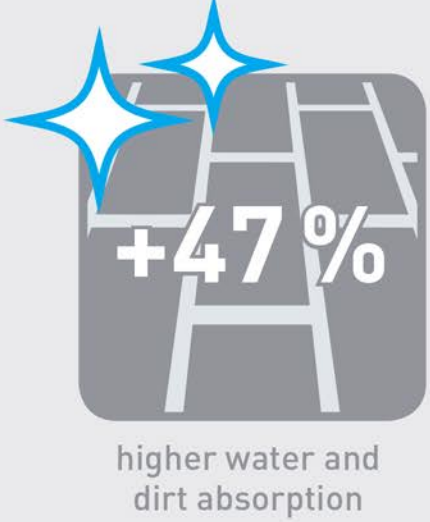

INCREASED EFFICIENCY

IMPROVED CLEANLINESS

ADVANCED ERGONOMICS

The unique curved telescopic pole reduces strain on grip, wrists and forearm muscles and ensures less fatigue, less back and shoulder strain.

INCREASED COVERAGE

- **18 %** for area cleaning in comparison to single bucket and flat mop 45 cm.

[Cleaning Time/Motions Findings Study, ManageMen, Inc., January 2018]

- **76%** for spot cleaning (10 m²) in comparison to double/single buckets.